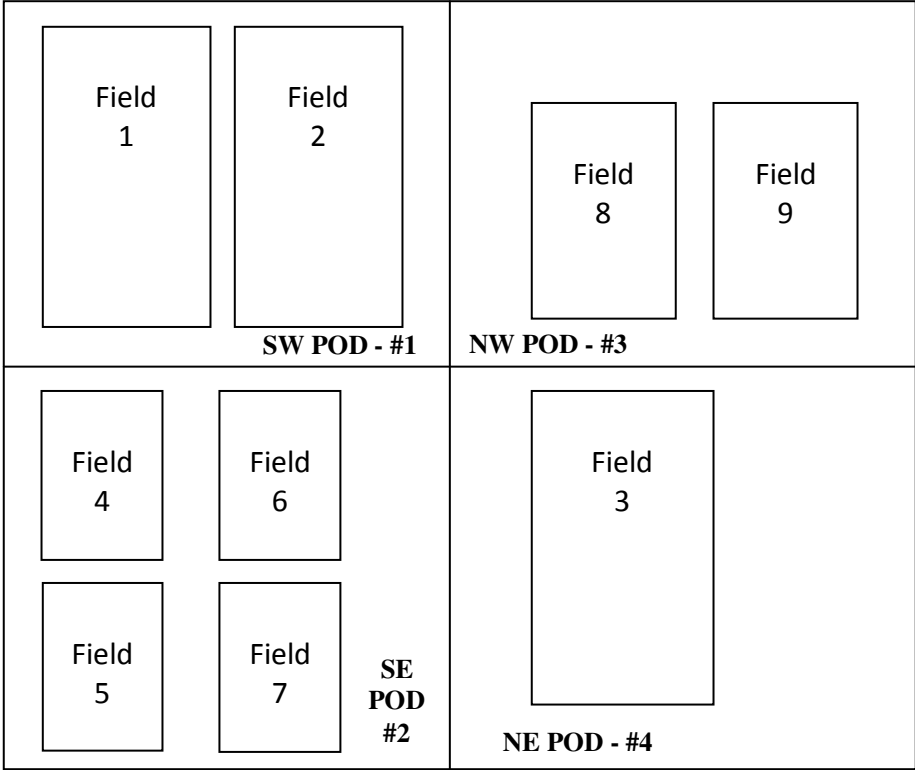

North Park Field Map Spring 2010

Fields 1-3 = Full-size
Fields 4-7 = U10
Fields 8-11 = U12

Concessions
Rest Rooms

P
A
R
K
I
N
G

PARKING

Shed

Mynear St.

Ridge Road